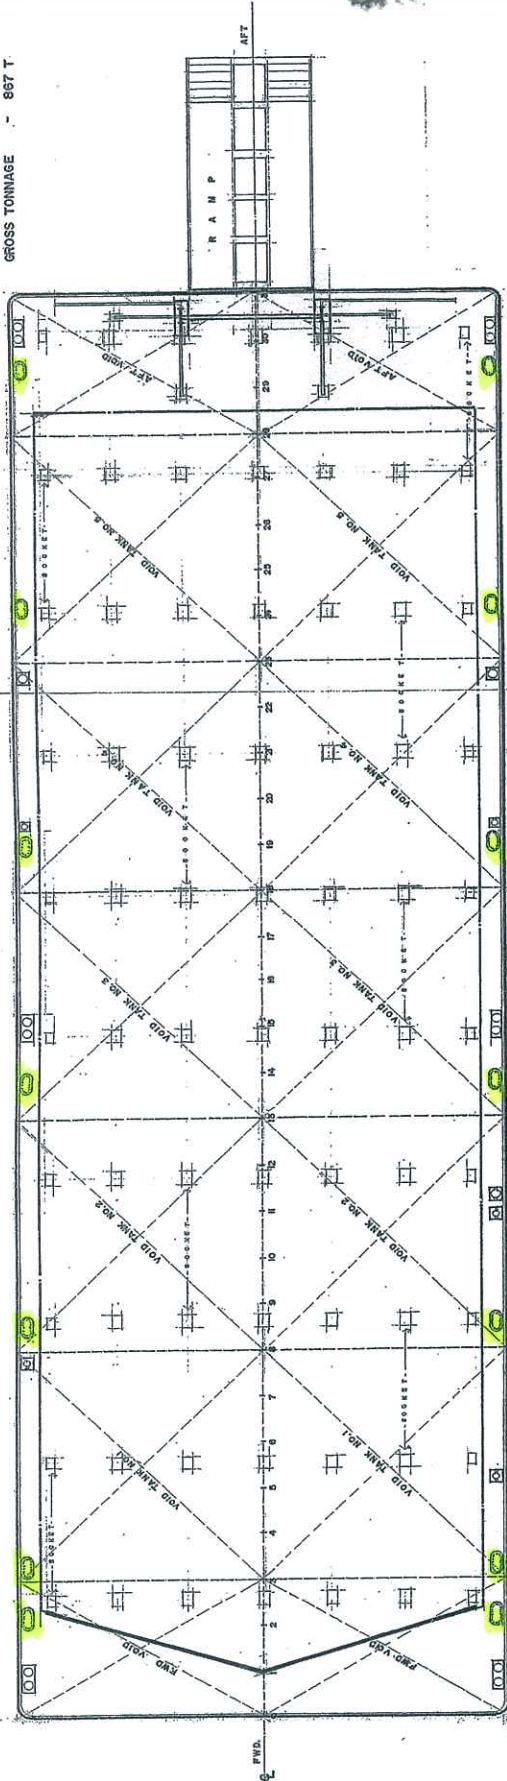

PARTICULARS:

- LENGTH OVERALL - 52.67 M
- BREADTH - 17.07 M
- DEPTH - 3.66 M
- NET TONNAGE - 260 T
- GROSS TONNAGE - 867 T

NAME OF VESSEL:

" TM 1900 "

SHEET CONTENT:

GENERAL ARRANGEMENT

DRAWN BY: APPROVED BY:

TRACED BY: CHECKED BY:

OWNER:

SCALE: 1:100 MTS.