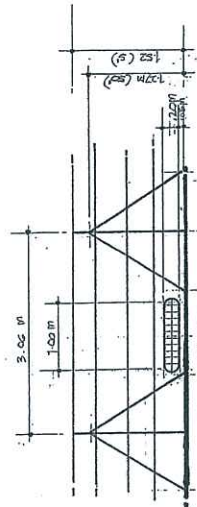

PARTICULARS:

- LENGTH OVERALL - 52.67 M
- BREADTH - 17.07 M
- DEPTH - 3.66 M
- NET TONNAGE - 260 T
- GROSS TONNAGE - 867 T

NAME OF VESSEL:

" TM 1900 "

SHEET CONTENT:

GENERAL ARRANGEMENT

DRAWN BY: APPROVED BY:

TRACED BY: CHECKED BY:

OWNER:

SCALE: 1:100 MTS.