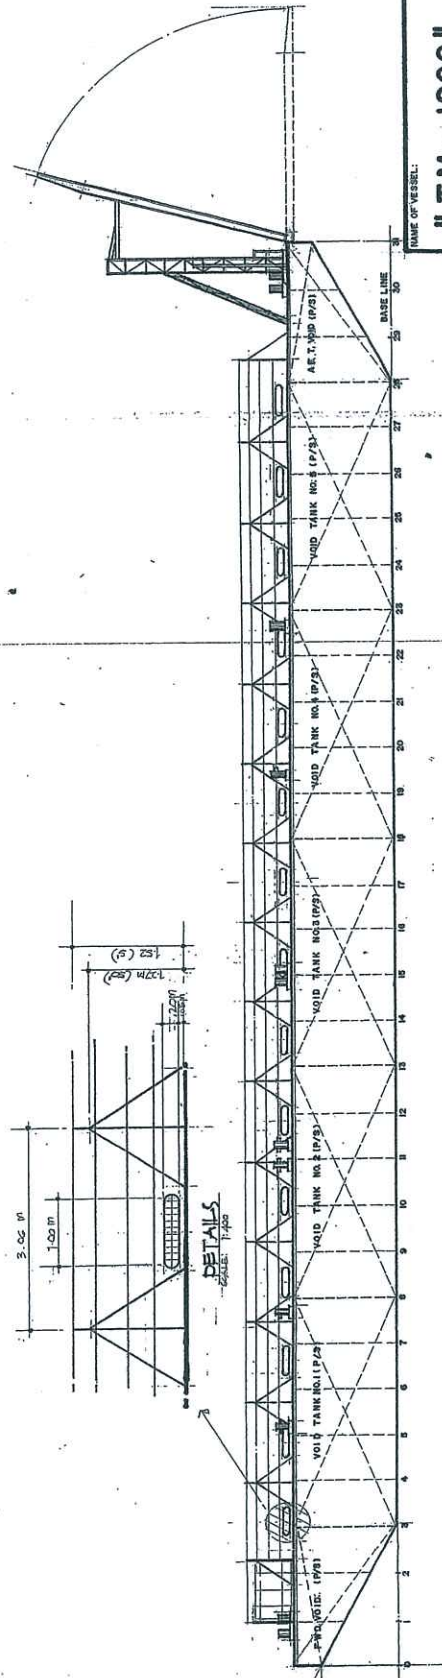

PARTICULARS:

- LENGTH OVERALL - 52.67 M
- BREADTH - 17.07 M
- DEPTH - 3.66 M
- NET TONNAGE - 260 T
- GROSS TONNAGE - 867 T

NAME OF VESSEL:

" TM 1900 "

SHEET CONTENT:

GENERAL ARRANGEMENT

DRAWN BY: APPROVED BY:

TRACED BY: CHECKED BY:

OWNER:

SCALE: 1:100 MTS.